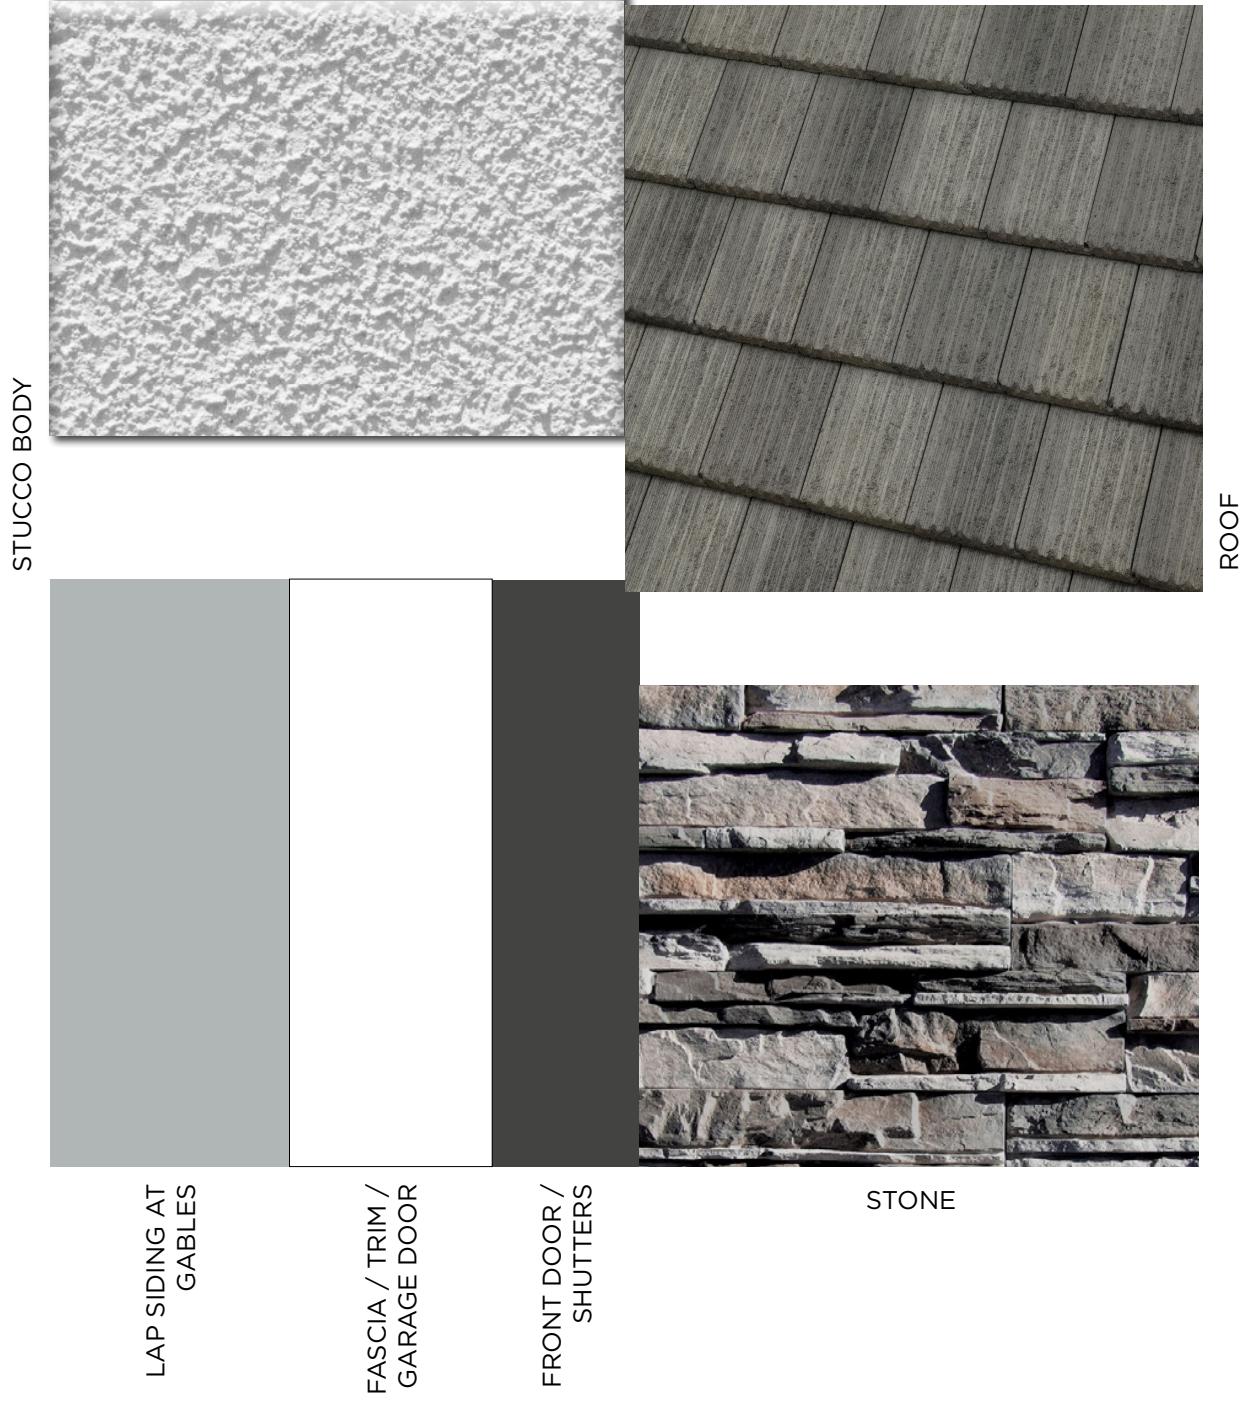

Deer Creek II

EAGLE ROOF

CRAFTSMAN
SCHEME #4

DEER CREEK II
PALMDALE, CA

EAGLE ROOF

CRAFTSMAN
SCHEME #5

DEER CREEK II
PALMDALE, CA

EAGLE ROOF

CRAFTSMAN
SCHEME #6

DEER CREEK II
PALMDALE, CA

EAGLE ROOF

CRAFTSMAN
SCHEME #8

DEER CREEK II
PALMDALE, CA

*COLORS MAY VARY DUE TO SCREEN AND PRINTER CALIBRATION. REFER TO PAINT CHIPS AND MATERIAL BOARDS FOR ACTUAL COLORS.

COLOR BOARDS - CRAFTSMAN